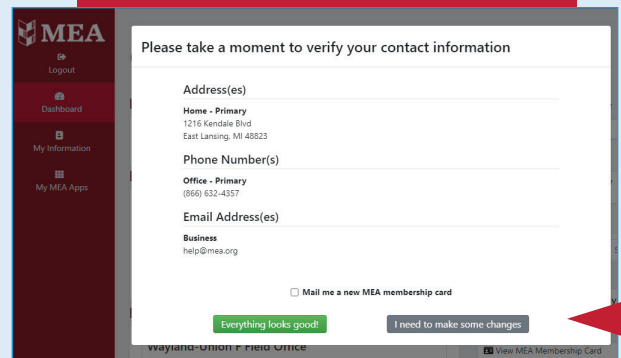

WIN UP TO \$500!

BY VISITING THE MEA MEMBER PORTAL

BEFORE NOV. 30, 2022:

- 1 Go to www.mea.org
- 2 Choose LOG IN/HOME from the MEMBERS ONLY menu
- 3 Log in to your existing account OR create a new account
- 4 Click on **MEA Member Portal**
- 5 Verify your contact information to be entered in the drawing.